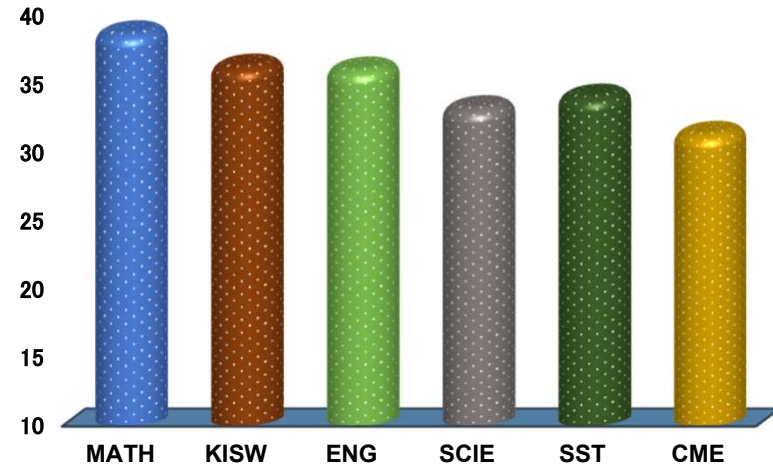

POPE JOHN PAUL II

REGION: MARA

SCHOOL AVERAGE

34.9

DISTRICT: TARIME

SUBJECT AND GRADE PERFORMANCE ANALYSIS

SUBJECT RANKING

MATHEMATICS	38.6	77%	1
KISWAHILI	36.2	72%	2
ENGLISH	36.0	72%	3
SOCIAL STUDIES	34.0	68%	4
SCIENCE	33.2	66%	5
CIVIC AND MORAL EDUCATION	31.3	63%	6

SUBJECT GRADE ANALYSIS

SUBJECT/GRADE	A	B	C	D	F
MATHEMATICS	14	19	5	0	0
KISWAHILI	4	26	8	0	0
ENGLISH	12	19	7	0	0
SCIENCE	5	20	11	2	0
SOCIAL STUDIES	1	31	5	1	0
CIVIC AND MORAL	0	23	15	0	0

OVERALL GRADE ANALYSIS

A	4	38	5%
B	29		36%
C	5		6%
D	0		0%
F	0		0%

CHART SUBJECT ANALYSIS

BOYS VS GIRLS PERFORMANCE

	SAT		SAT	38
	20		18	
	36%		34%	

REGISTERED	38	100%
SEATED	38	100%
ABSENTEES	0	0%
PASSED	38	100%
FAILED	0	0%